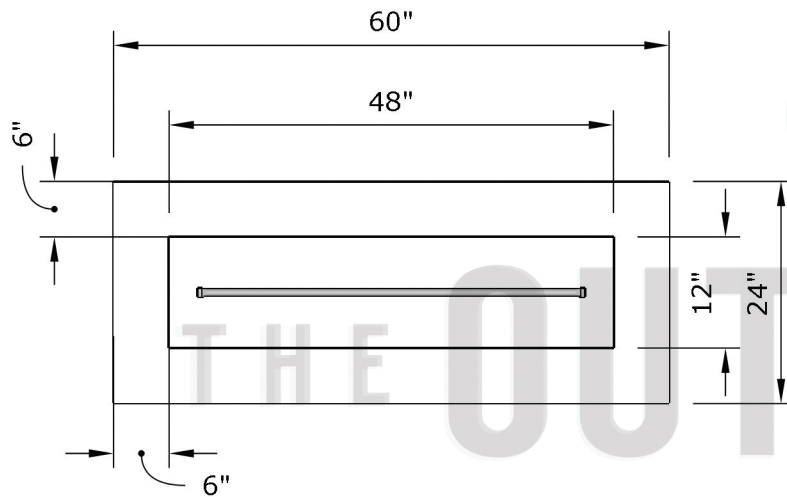

Replacement Part Numbers

FRONT

TOP

SIDE

Mesa - 60" Fire Pit

Page Number	1 of 1
Author: Bryant Uribe	4/13/2018
Approved By: Gabriel Estrada	4/13/2018

Part Number	OPT-CPRTT6024, OPT-CSTT6024, OPT-SSTT6024
Material	Copper / Steel / Stainless Steel
Finishes	Copper, Stainless Steel, Corten Steel
Gas Type	Natural Gas (-NG) or Liquid Propane (-LP)
Weight	150 lbs.
BTUs	65,000
Suggested Fire Glass	75 lbs.
Access Door	Yes

ITEM NO.	REPLACEMENT PART NUMBER	QTY.
1	OPT-166T42	1
2	OPT-256	1
3	OPT-LATCH	1

Proprietary & Confidential: The information contained in this drawing is the sole property of **The Outdoor Plus**. Any reproduction or as a whole without written permission of **The Outdoor Plus** is prohibited.