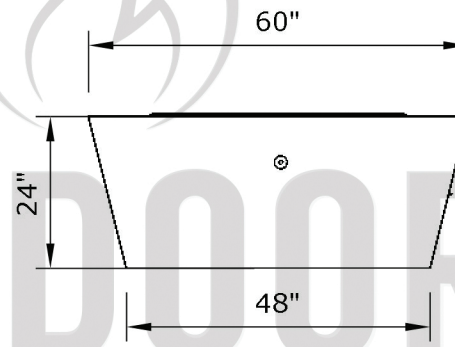

Replacement Part Numbers

FRONT

TOP

SIDE

Mesa - 60" Fire Pit

Page Number	1 of 1
Author: Bryant Uribe	4/13/2018
Approved By: Gabriel Estrada	4/13/2018

Part Number	OPT-CPRTT6024, OPT-CSTT6024, OPT-SSTT6024
Material	Copper / Steel / Stainless Steel
Finishes	Copper, Stainless Steel, Corten Steel
Gas Type	Natural Gas (-NG) or Liquid Propane (-LP)
Weight	150 lbs.
BTUs	65,000
Suggested Fire Glass	75 lbs.
Access Door	Yes

ITEM NO.	REPLACEMENT PART NUMBER	QTY.
1	OPT-166T42	1
2	OPT-256	1
3	OPT-LATCH	1

Proprietary & Confidential: The information contained in this drawing is the sole property of **The Outdoor Plus**. Any reproduction or as a whole without written permission of **The Outdoor Plus** is prohibited.