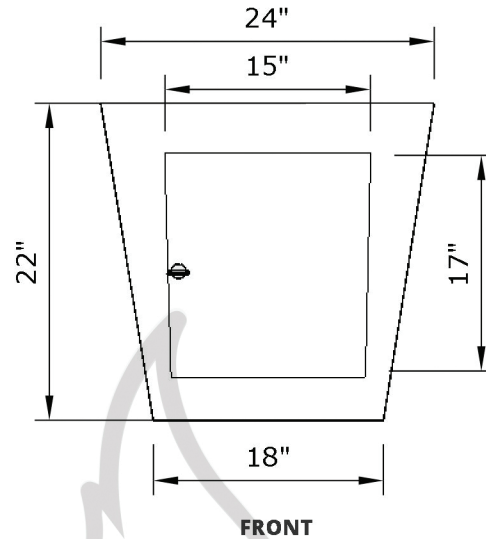

Replacement Part Numbers

FRONT

TOP

SIDE

Mesa - 60" Fire Pit

Page Number	1 of 1
Author: Bryant Uribe	4/13/2018
Approved By: Gabriel Estrada	4/13/2018

Part Number	OPT-CPRTT6024, OPT-CSTT6024, OPT-SSTT6024
Material	Copper / Steel / Stainless Steel
Finishes	Copper, Stainless Steel, Corten Steel
Gas Type	Natural Gas (-NG) or Liquid Propane (-LP)
Weight	150 lbs.
BTUs	65,000
Suggested Fire Glass	75 lbs.
Access Door	Yes

ITEM NO.	REPLACEMENT PART NUMBER	QTY.
1	OPT-166T42	1
2	OPT-256	1
3	OPT-LATCH	1

Proprietary & Confidential: The information contained in this drawing is the sole property of **The Outdoor Plus**. Any reproduction or as a whole without written permission of **The Outdoor Plus** is prohibited.